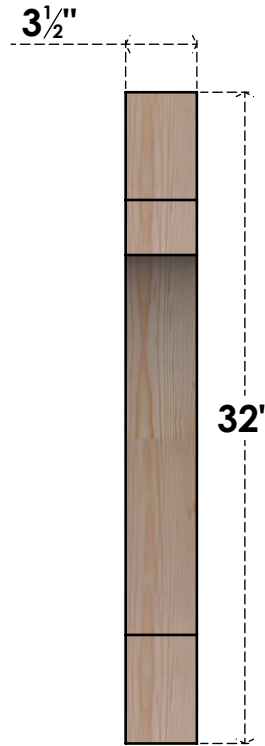

BRC04X24X32MRC00SDF

3 1/2"W X 24"D X 32"H MERCED SMOOTH BRACE, DOUGLAS FIR

SIDE

FRONT

EKENA MILLWORK
 2300 WEST MAIN ST.
 CLARKSVILLE, TX 75426
 TOLL FREE: 866-607-0453
 WWW.EKENAMILLWORK.COM

NOTES

1. INSTALLATION TO BE COMPLETED IN ACCORDANCE WITH MANUFACTURER'S SPECIFICATIONS.
2. DRAWING MAY NOT BE TO SCALE
3. THIS DRAWING IS INTENDED FOR DESIGN AND PLANNING PURPOSES ONLY.
4. ALL INFORMATION CONTAINED HEREIN WAS CURRENT AT THE TIME OF DEVELOPMENT BUT MUST BE REVIEWED AND APPROVED BY THE PRODUCT MANUFACTURER TO BE CONSIDERED ACCURATE.
5. PRODUCTS ARE NOT KILN DRIED. THIS ITEM IS UNIQUE AND WILL CONTAIN THE NATURAL VARIATIONS THAT THE WOOD SPECIES OFFERS. THIS MAY RESULT IN VARIATIONS UP TO 1/4"