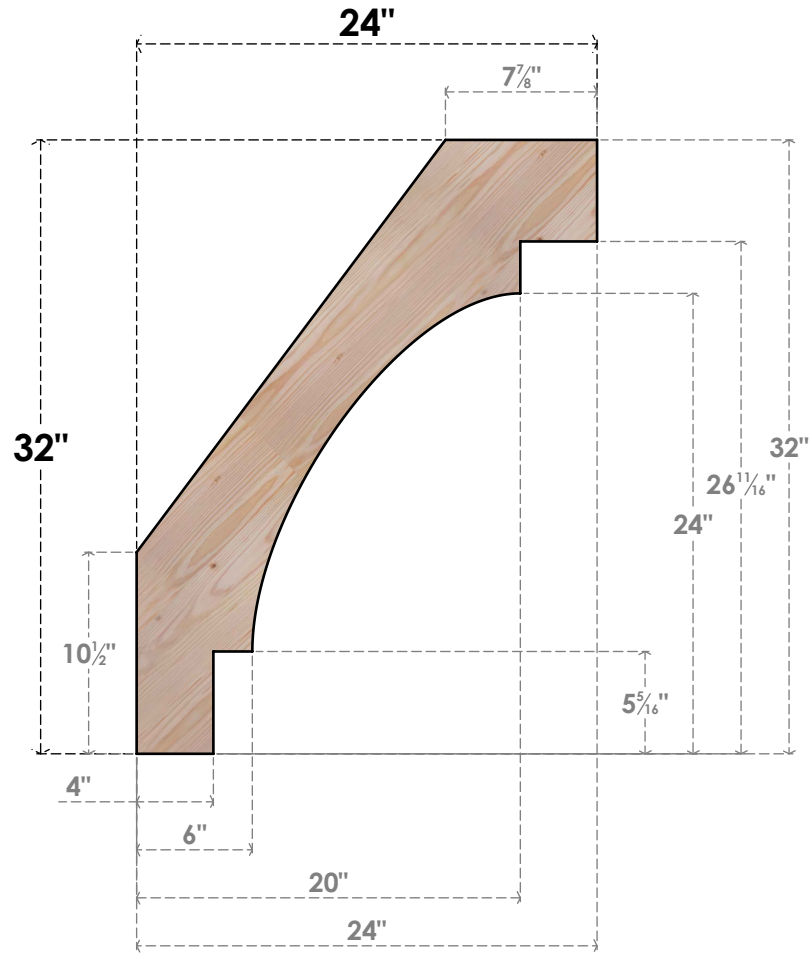

BRC04X24X32MRC00SDF

3 1/2"W X 24"D X 32"H MERCED SMOOTH BRACE, DOUGLAS FIR

SIDE

FRONT

EKENA MILLWORK
 2300 WEST MAIN ST.
 CLARKSVILLE, TX 75426
 TOLL FREE: 866-607-0453
 WWW.EKENAMILLWORK.COM

NOTES

1. INSTALLATION TO BE COMPLETED IN ACCORDANCE WITH MANUFACTURER'S SPECIFICATIONS.
2. DRAWING MAY NOT BE TO SCALE
3. THIS DRAWING IS INTENDED FOR DESIGN AND PLANNING PURPOSES ONLY.
4. ALL INFORMATION CONTAINED HEREIN WAS CURRENT AT THE TIME OF DEVELOPMENT BUT MUST BE REVIEWED AND APPROVED BY THE PRODUCT MANUFACTURER TO BE CONSIDERED ACCURATE.
5. PRODUCTS ARE NOT KILN DRIED. THIS ITEM IS UNIQUE AND WILL CONTAIN THE NATURAL VARIATIONS THAT THE WOOD SPECIES OFFERS. THIS MAY RESULT IN VARIATIONS UP TO 1/4"